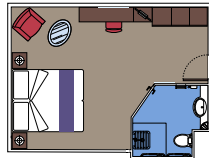

INTERIOR

Available in:

- › **Deluxe Interior (IR2)**
  cabin size 22m²; medium deck location (deck 11-14)
- › **Deluxe Interior (IR1)**
  cabin size 22m²; low deck location (deck 8-10)

The images are representative only. Size, layout and furniture may vary (within the same cabin category).

FACILITIES FOR GUESTS WITH DISABILITIES OR REDUCED MOBILITY

Cabin door width	85,5 cm
Cabin clearance	82,1 cm
Bathroom door width	90 cm
Size of cabin (floor space)	from ≈ 22 to ≈ 28 m²
Size of bathroom	3,1 m²
Is there a fold-down seat in the shower?	Yes
Height of seat from the floor	44 cm
Does the WC seat have grab rails?	Yes
Are wheelchairs available on board?	In limited numbers*
Are all decks/public areas accessible?	Yes
Are all lifeboats wheelchair-accessible?	No**
Do the lifts have deck indicators?	Visual, Audio & Braille
Can severely visually impaired/blind guests be catered for on the cruise?	Only with full-time carer

* Only for embarkation, disembarkation and emergencies.

** In the event of an emergency, dedicated personnel will help guests with disabilities or reduced mobility to board lifeboats.