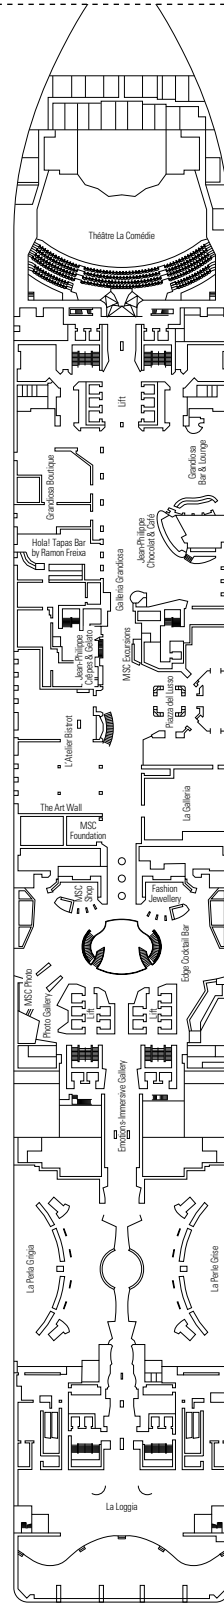

GALLERIA GRANDIOSA