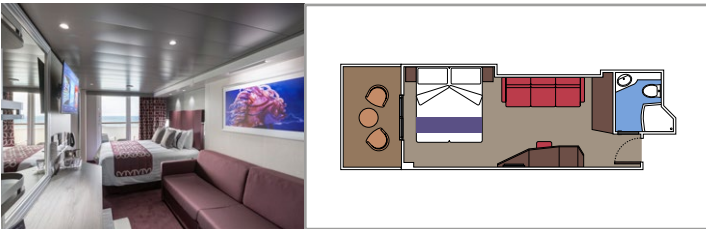

DELUXE BALCONY BR2

BR2

≈17
≈6-8
11-12
4

› Medium deck location