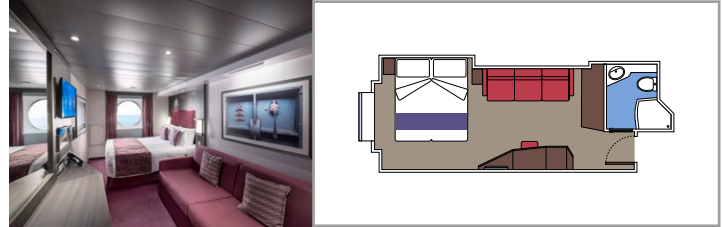

DELUXE OCEAN VIEW

OR1

≈16
5
4

› Low deck location