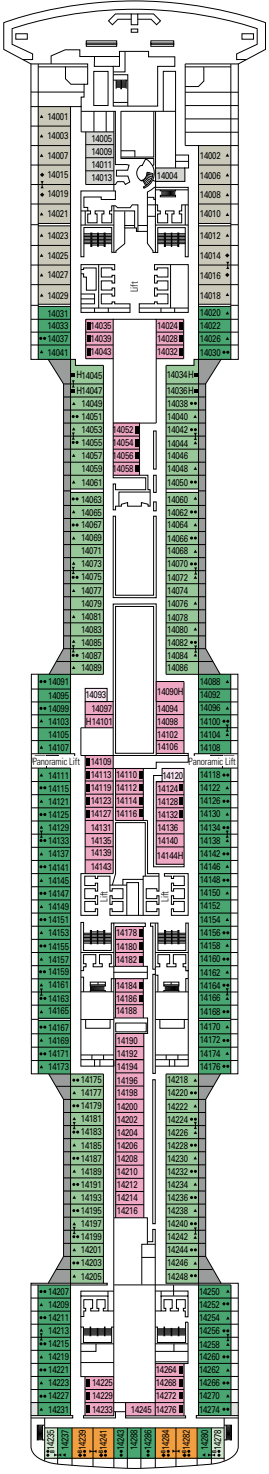

DECK 14
MAGRITTE