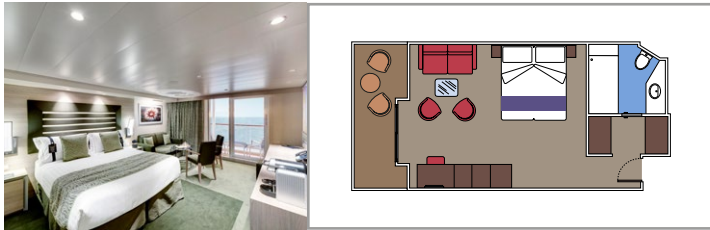

≈59
 ≈23
 9-12
 4

- › Balcony with dining table and private whirlpool bath
- › Easy access to the MSC Yacht Club areas
- › Two-deck-high cabin

Main level:

- › Open living/dining room with sofa that converts to double bed
- › Bathroom with shower

- › Sitting area with sofa
- › Spacious wardrobe

MSC YACHT CLUB INTERIOR SUITE YIN

≈17
 14-16
 2

- › Spacious wardrobe

The images are representative only. Size, layout and furniture may vary (within the same cabin category).

Cabin size (m²)

Balcony size (m²)

Deck location

Accommodating up to

SUITE AUREA

INCLUDED FACILITIES

- Some Suites have balcony with private whirlpool
- Spacious wardrobe
- Sitting area with double sofa bed
- Comfortable double bed or single beds (on request)
- Bathroom with shower or bathtub, vanity area with hairdryer
- Interactive TV, telephone, safe, minibar and air conditioning
- Wifi connection available (for a fee)

 Cabin size (m²)

 Balcony size (m²)

 Deck location

 Accommodating up to

OCEAN VIEW

INCLUDED FACILITIES

- Window with sea view
- Relaxing armchair
- Comfortable double bed or single beds (on request)
- Bathroom with shower or bathtub, vanity area with hairdryers
- Interactive TV, telephone, safe, minibar and air conditioning
- Wifi connection available (for a fee)