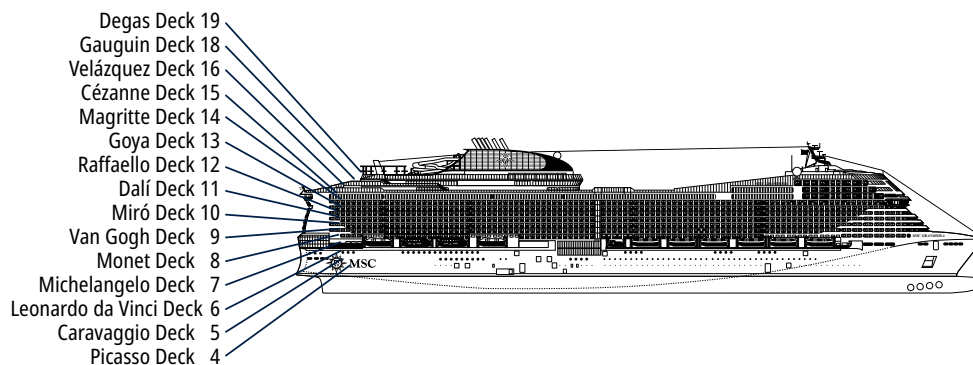

MSC GRANDIOSA

TECHNICAL SHEET

TECHNICAL CHARACTERISTICS OF THE SHIP

GALLERIA GRANDIOSA

TECHNICAL CHARACTERISTICS OF THE SHIP

| | |
|--------------------------|---|
| GROSS TONNAGE | 181.541 |
| LENGTH / BEAM / HEIGHT | 331,43 m / 43 m / 75,5 m |
| SURFACE AREA | 460.000 m ² , incl. 35.000 m ² public areas |
| PUBLIC AREA RATIO | 7,8 m ² per passenger |
| DECKS | 19, included 15 for guests |
| LIFTS | 32, included 19 for guests (2 panoramic and 1 for the MSC Yacht Club) |
| VOLTAGE (IN CABIN) | 120/230 volts |
| MAXIMUM SPEED | 22,8 knots |
| STABILISERS | Stabilised with 2 fins |
| NUMBER OF PASSENGERS | 6.334 |
| NUMBER OF CABINS | 2.421, included 60 for guests with disabilities or reduced mobility |
| CREW MEMBERS | Approx. 1.704 |
| POOLS | 4, included 1 with sliding roof and 1 for the MSC Yacht Club |
| WHIRLPOOLS | 9 whirlpool baths |
| ENVIRONMENTAL TECHNOLOGY | AWT-Advanced Water Treatment, Energy Saving & Monitoring System, Scrubbers, LED technology and SCR system |