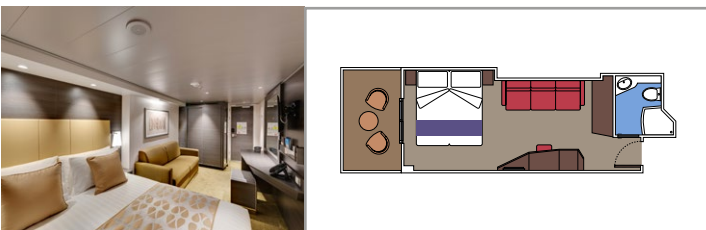

DELUXE BALCONY WITH PARTIAL VIEW BP

BP

≈17
≈6-8
8-14
4