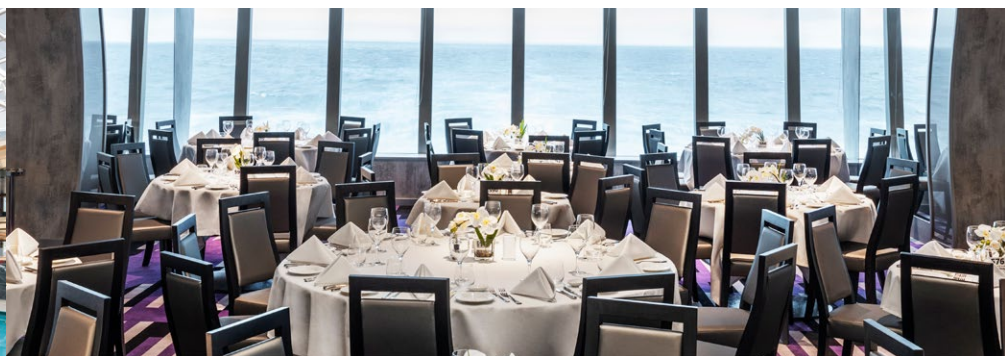

LA LOGGIA RESTAURANT