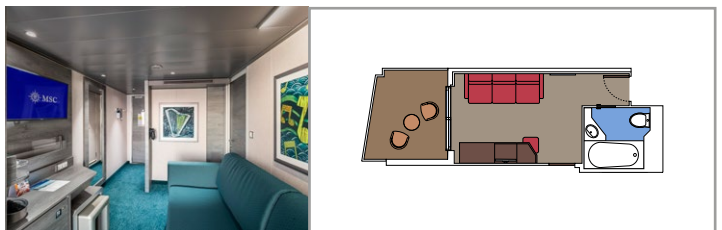

 Cabin size (m²)

 Balcony size (m²)

 Deck location

 Accommodating up to

BALCONY

INCLUDED FACILITIES

- Sitting area with sofa
- Comfortable double bed or single beds (on request)
- Bathroom with shower or bathtub, vanity area with hairdryer
- Interactive TV, telephone, safe, minibar and air conditioning
- Wifi connection available (for a fee)

DELUXE BALCONY WITH PARTIAL VIEW BP

BP

 ≈17
  ≈6-8
  8-14
  4

STUDIO BALCONY BS

BS

 ≈12
  ≈4
  13-14
  1

› Single use

The images are representative only. Size, layout and furniture may vary (within the same cabin category).

 Cabin size (m²)

 Balcony size (m²)

 Deck location

 Accommodating up to

OCEAN VIEW

INCLUDED FACILITIES

- Window with sea view
- Relaxing armchair
- Comfortable double bed or single beds (on request)
- Bathroom with shower or bathtub, vanity area with hairdryers
- Interactive TV, telephone, safe, minibar and air conditioning
- Wifi connection available (for a fee)