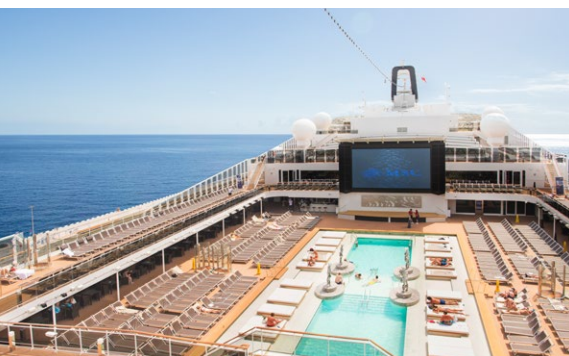

ON MSC GRANDIOSA THE TECHNOLOGY IS AT THE SERVICE OF THE ART OF HOSPITALITY.

With **MSC for Me**, Guests can stay in touch with their family and friends and get all the information, advice and inspiration they'll need, whenever and wherever they need for free through their mobile app, in cabin smart TV, interactive touchscreens or **MSC for Me** wristbands. For using the mobile app, Guests just need to connect to the free onboard WIFI network to enjoy it all – an internet package is not required!

ATMOSPHERE POOL

CAROUSEL LOUNGE