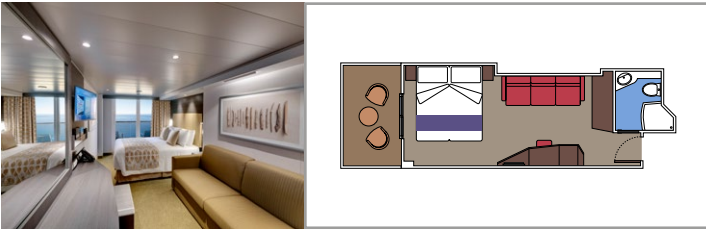

BALCONY

INCLUDED FACILITIES

- Sitting area with sofa
- Comfortable double bed or single beds (on request)
- Bathroom with shower or bathtub, vanity area with hairdryer
- Interactive TV, telephone, safe, minibar and air conditioning
- Wifi connection available (for a fee)

BALCONY AUREA BA

BA

≈17
≈6-8
11-13
4

› Best ship position