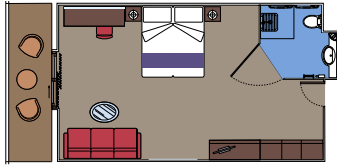

MSC YACHT CLUB

Available in:

- › **MSC Yacht Club Deluxe Suite (YC1)**
  cabin size ≈29m²; balcony size ≈5m²; deck 15