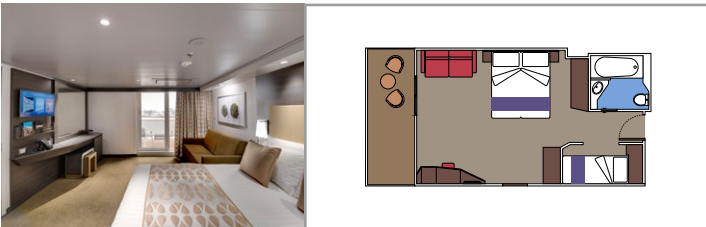

≈59
 ≈23
 9-12
 4

- › Balcony with dining table and private whirlpool bath
- › Easy access to the MSC Yacht Club areas
- › Two-deck-high cabin

Main level:

- › Open living/dining room with sofa that converts to double bed
- › Bathroom with shower

Cabin size (m²)

Balcony size (m²)

Deck location

Accommodating up to

SUITE AUREA

INCLUDED FACILITIES

- Some Suites have balcony with private whirlpool
- Spacious wardrobe
- Sitting area with double sofa bed
- Comfortable double bed or single beds (on request)
- Bathroom with shower or bathtub, vanity area with hairdryer
- Interactive TV, telephone, safe, minibar and air conditioning
- Wifi connection available (for a fee)

SLJ

 ≈27
  ≈26-30
  9-13
  4

- › Balcony with private whirlpool bath
- › Sitting area with double sofa bed
- › Spacious wardrobe

PREMIUM SUITE AUREA

SL1

 ≈25
  ≈3-14
  9-14
  6

- › Spacious wardrobe

The images are representative only. Size, layout and furniture may vary (within the same cabin category).

 Cabin size (m²)

 Balcony size (m²)

 Deck location

 Accommodating up to

BALCONY

INCLUDED FACILITIES

- Sitting area with sofa
- Comfortable double bed or single beds (on request)
- Bathroom with shower or bathtub, vanity area with hairdryer
- Interactive TV, telephone, safe, minibar and air conditioning
- Wifi connection available (for a fee)