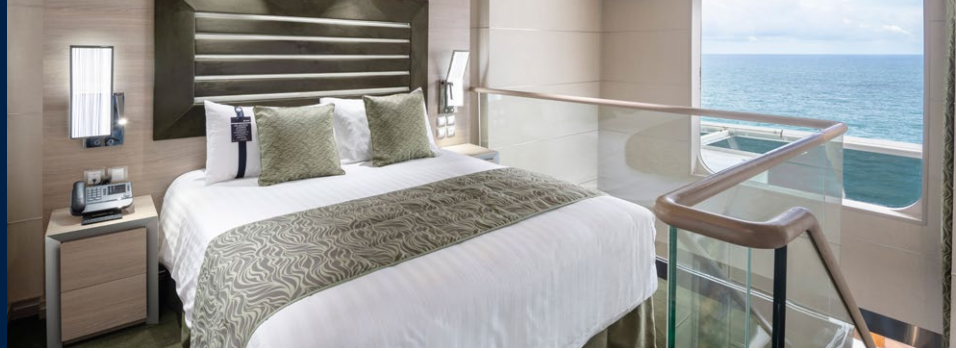

DECK PLANS & ACCOMMODATIONS

2.421 CABINS
6.334 GUESTS

MSC YACHT CLUB DUPLEX SUITE WITH WHIRLPOOL

LEGEND

▲	Sofa bed
◆	Double sofa bed
■	3rd bed is a pullman bed
■ ■	3rd and 4th beds are pullman beds
● ●	Bunk bed or sofa that can be converted into bunk bed (3rd and 4th beds); bunk beds are not suitable for children under the age of 6.
↔	Connecting cabins
H	Cabin for guests with disabilities or reduced mobility
B	Cabin with bathtub
BS	Cabin with bathtub and shower
⊙	Cabins with obstructed view
⊙	Terrace with whirlpool bath
■ ■ ■	Balcony with partial or lateral view
■ ■ ■	Balcony with metal balustrade
■ ■ ■	Balcony with half glass half metal balustrade

CABIN CATEGORIES

Cabin Category	Code	Capacity
MSC Yacht Club Royal Suite	YC3	15
MSC Yacht Club Duplex Suite with whirlpool	YJD	9-12
MSC Yacht Club Deluxe Suite	YC1	14-18
MSC Yacht Club Interior Suite	YIN	14-16
Grand Suite Aurea with terrace and whirlpool	SXJ	12
Premium Suite Aurea with terrace and whirlpool	SLJ	9-13
Premium Suite Aurea	SL1	9-14
Balcony Aurea	BA	11-13
Deluxe Balcony	BR3	13-14
Deluxe Balcony	BR2	11-12
Deluxe Balcony	BR1	8-10
Deluxe Balcony with partial view	BP	8-14
Studio Balcony	BS	13-14
Premium Ocean View	OL2	9-11
Deluxe Ocean View	OR1	5
Junior Ocean View^{°°}	OM2	8
Junior Ocean View with obstructed view^{°°}	OO	8
Deluxe Interior	IR2	11-14
Deluxe Interior	IR1	5-10
Studio Interior°	IS	5-14

° Single cabin with reduced size bed (140x200cm).

^{°°} Reduced size bed (140x200cm).

- The ship offers many family cabins which are the combination of 2 connecting cabins.
- All cabins have one double bed convertible to two single beds except for IS.
- 3rd and 4th beds available in all categories except for IS, OO, OM2, BS and YIN.
- 5th and 6th beds available in OL2 and SL1.
- Cabins 13265, 13376, 14235, 14278 have only bunk bed.