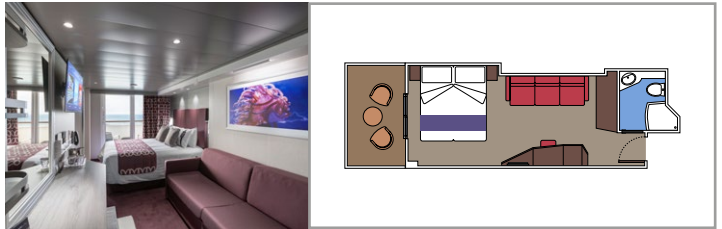

DELUXE BALCONY BR3

BR3

≈17
≈6-8
13-14
4

› High deck location