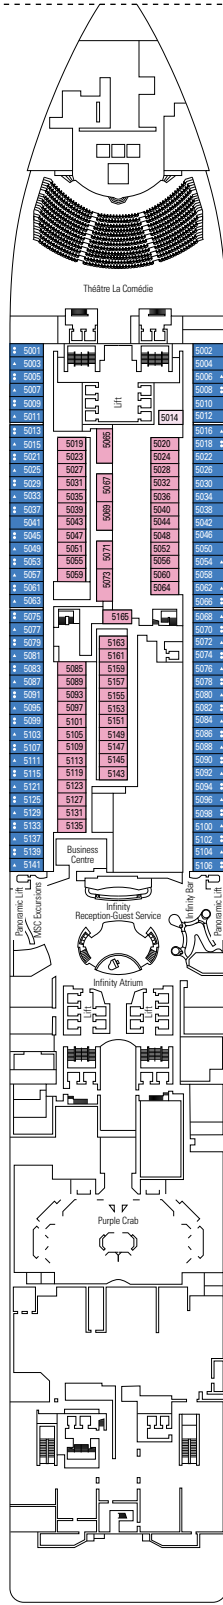

GALLERIA GRANDIOSA