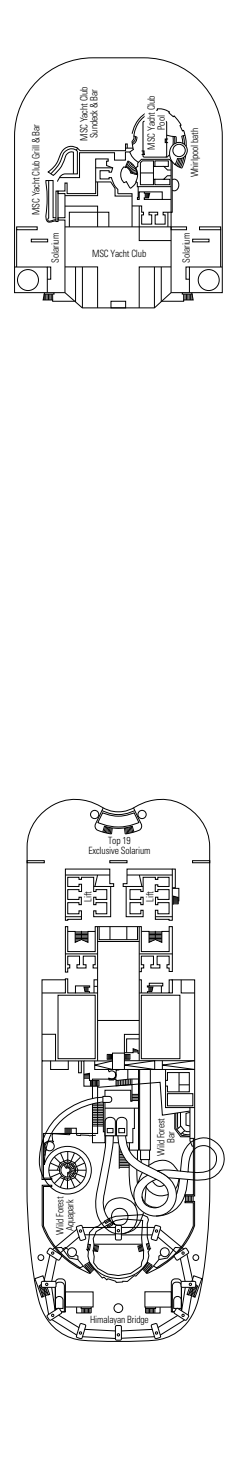

DECK 19
DEGAS