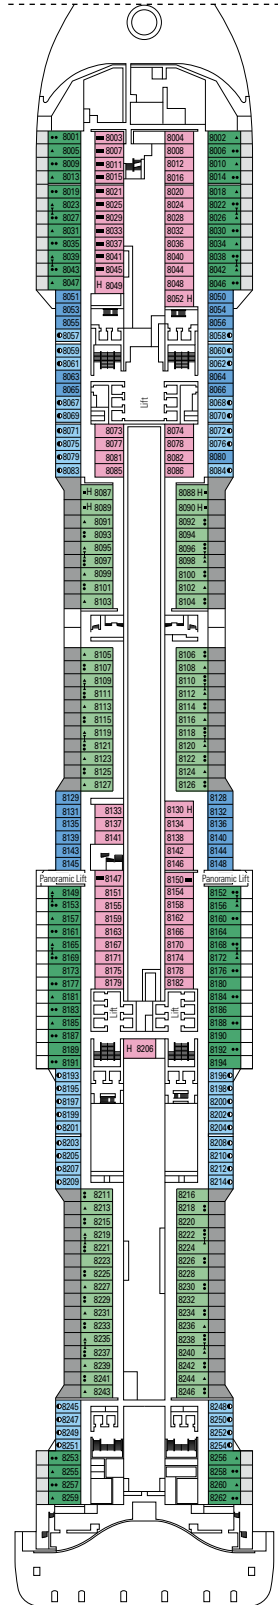

SPORTS BAR

GALLERIA GRANDIOSA