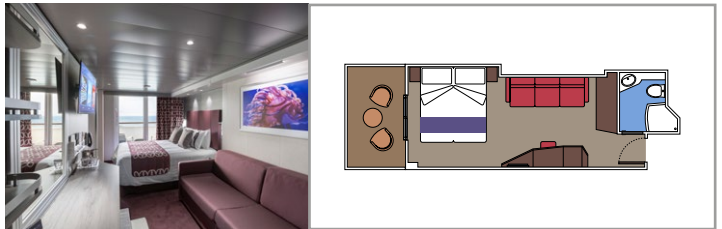

DELUXE BALCONY BR1

BR1

≈17
≈6-8
8-10
4

› Low deck location