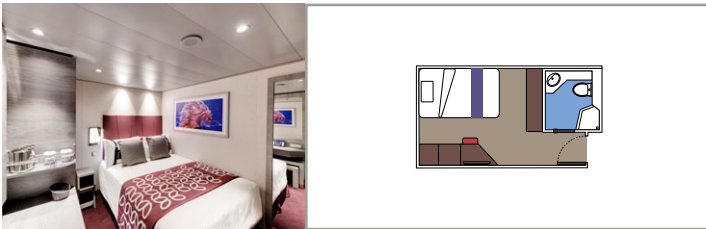

STUDIO INTERIOR

IS

≈12
5-14
1

› Single use

The images are representative only. Size, layout and furniture may vary (within the same cabin category).

Cabin size (m²)

Balcony size (m²)

Deck location

Accommodating up to