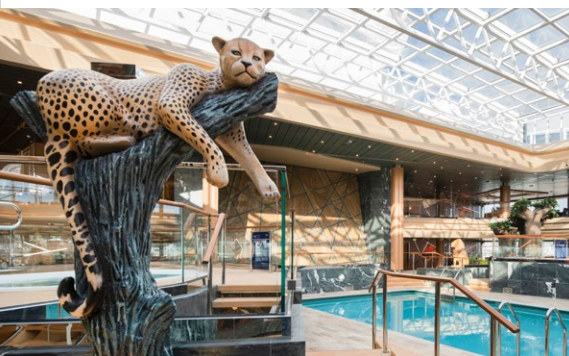

SAFARI POOL

LA LOGGIA RESTAURANT