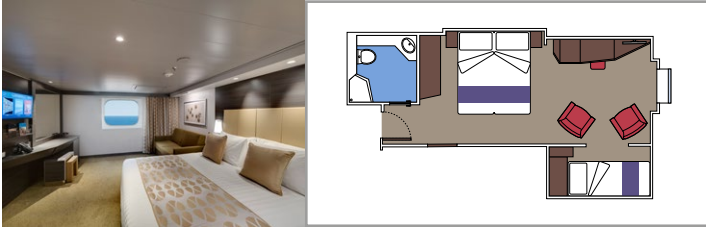

OCEAN VIEW

INCLUDED FACILITIES

- Window with sea view
- Relaxing armchair
- Comfortable double bed or single beds (on request)
- Bathroom with shower or bathtub, vanity area with hairdryers
- Interactive TV, telephone, safe, minibar and air conditioning
- Wifi connection available (for a fee)

PREMIUM OCEAN VIEW

OL2

≈25
9-11
6

› Medium deck location