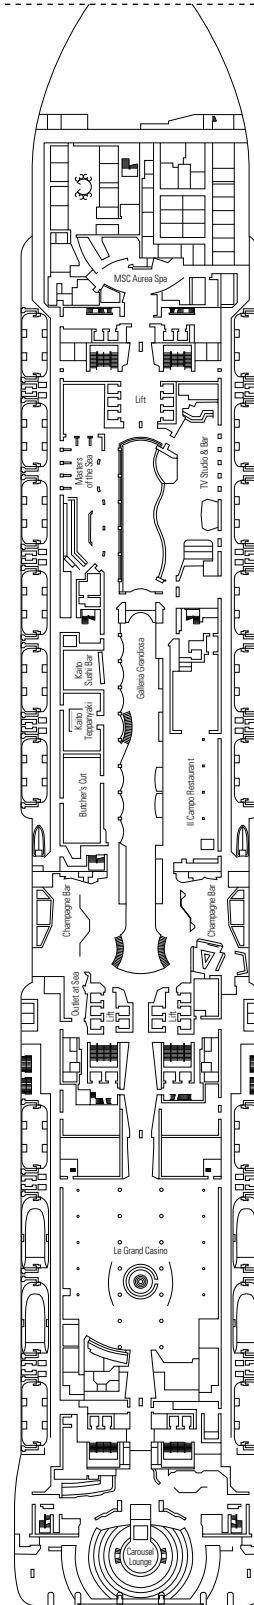

SPORTS BAR

GALLERIA GRANDIOSA