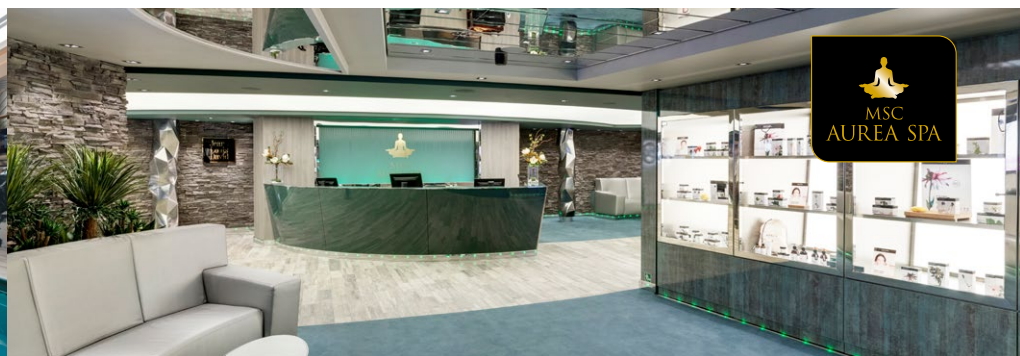

MSC AUREA SPA