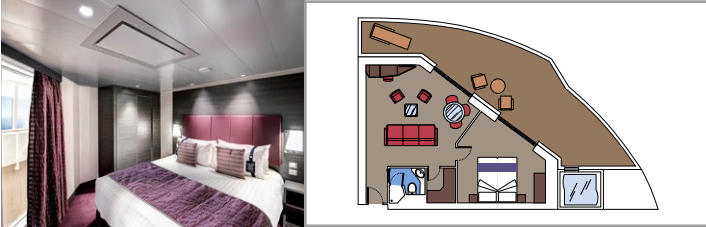

SUITE AUREA

INCLUDED FACILITIES

- Some Suites have balcony with private whirlpool
- Spacious wardrobe
- Sitting area with double sofa bed
- Comfortable double bed or single beds (on request)
- Bathroom with shower or bathtub, vanity area with hairdryer
- Interactive TV, telephone, safe, minibar and air conditioning
- Wifi connection available (for a fee)

GRAND SUITE AUREA WITH TERRACE AND WHIRLPOOL

SXJ

≈39
≈36
12
4

- › Large balcony with private whirlpool bath
- › Sitting area with double sofa bed
- › Walk-in wardrobe