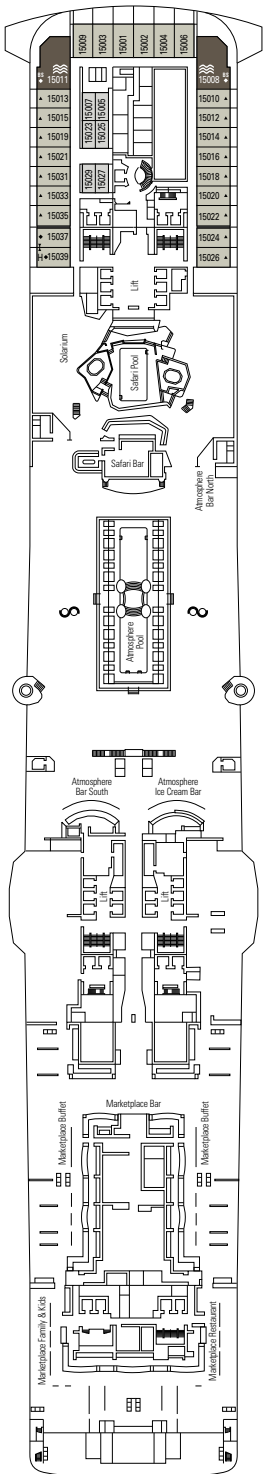

DECK 15
CÉZANNE