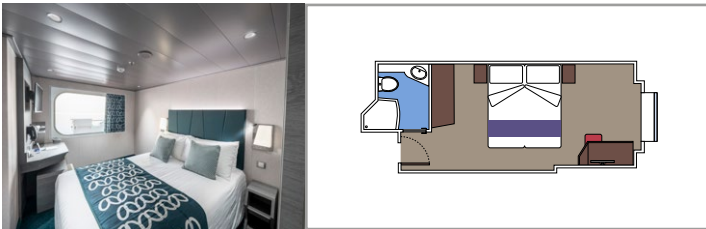

JUNIOR OCEAN VIEW

OM2

≈12
8
2

› Medium deck location