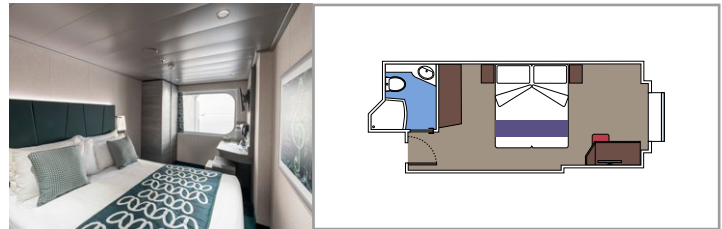

JUNIOR OCEAN VIEW WITH OBSTRUCTED VIEW

OO

≈12
8
2

The images are representative only. Size, layout and furniture may vary (within the same cabin category).

Cabin size (m²)

Balcony size (m²)

Deck location

Accommodating up to