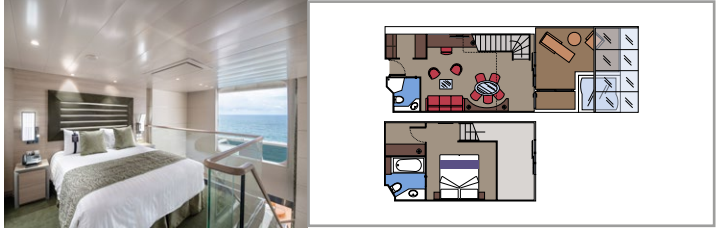

TOP SAIL LOUNGE

MSC YACHT CLUB POOL

INCLUDED FACILITIES

- Luxury suites with premium interiors
- Some Suites have balcony with private whirlpool
- Spacious wardrobe
- Comfortable double bed or single beds (on request)
- Bathroom with shower or bathtub, vanity area with hairdryer
- Interactive TV, telephone, safe, minibar and air conditioning
- Wifi connection included

MSC YACHT CLUB ROYAL SUITE YC3

≈58
 ≈70
 15
 4

- › Balcony with private whirlpool bath and dining table
- › Separate living area and dining room
- › Walk-in wardrobe

MSC YACHT CLUB DUPLEX SUITE WITH WHIRLPOOL YJD

≈59
 ≈23
 9-12
 4

- › Balcony with dining table and private whirlpool bath
- › Easy access to the MSC Yacht Club areas
- › Two-deck-high cabin

Main level:

- › Open living/dining room with sofa that converts to double bed
- › Bathroom with shower

Cabin size (m²)

Balcony size (m²)

Deck location

Accommodating up to

SUITE AUREA

INCLUDED FACILITIES

- Some Suites have balcony with private whirlpool
- Spacious wardrobe
- Sitting area with double sofa bed
- Comfortable double bed or single beds (on request)
- Bathroom with shower or bathtub, vanity area with hairdryer
- Interactive TV, telephone, safe, minibar and air conditioning
- Wifi connection available (for a fee)