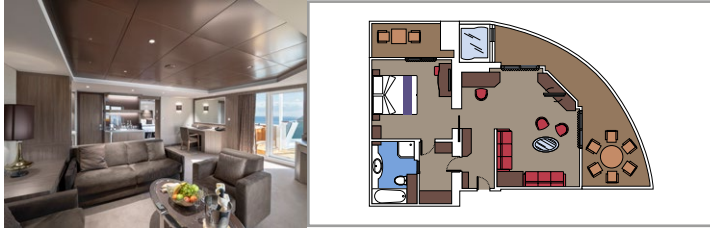

TOP SAIL LOUNGE

MSC YACHT CLUB POOL

INCLUDED FACILITIES

- Luxury suites with premium interiors
- Some Suites have balcony with private whirlpool
- Spacious wardrobe
- Comfortable double bed or single beds (on request)
- Bathroom with shower or bathtub, vanity area with hairdryer
- Interactive TV, telephone, safe, minibar and air conditioning
- Wifi connection included

MSC YACHT CLUB ROYAL SUITE YC3

≈58
 ≈70
 15
 4

- › Balcony with private whirlpool bath and dining table
- › Separate living area and dining room
- › Walk-in wardrobe

MSC YACHT CLUB DUPLEX SUITE WITH WHIRLPOOL YJD

≈59
 ≈23
 9-12
 4

- › Balcony with dining table and private whirlpool bath
- › Easy access to the MSC Yacht Club areas
- › Two-deck-high cabin

Main level:

- › Open living/dining room with sofa that converts to double bed
- › Bathroom with shower